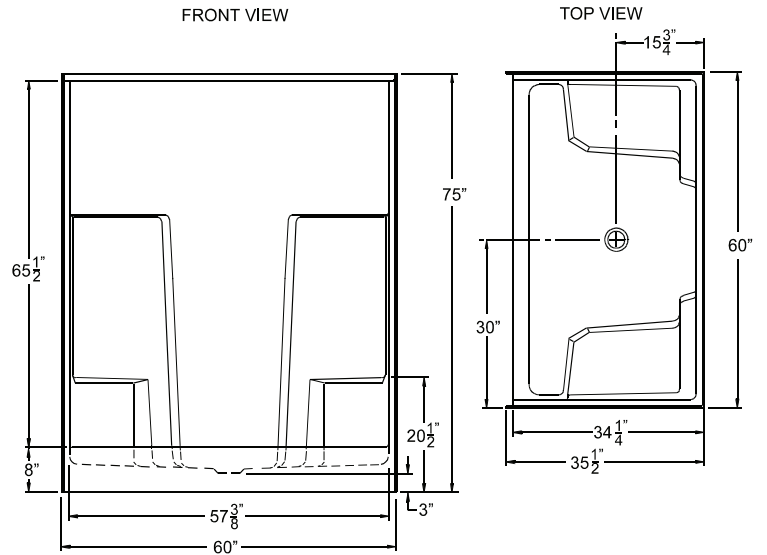

G 6036 SH 2S

60" x 35.5" x 75"

Enclosure: up to 57.375" x 65.5"

FEATURES

FINISH	PRODUCT	PIECES	WALL	SEAT
AcryIX™ Applied Acrylic	Shower	One	Smooth	Two

Due to the nature of the materials, dimensions may vary +/- 0.5".

OPTIONS

WHIRLPOOL	AcryIX™ COLORS	SOLID SURFACE COLORS	ACCESSORIES
N/A	White, Bone, Biscuit	Solids or Naturals	Drain

TECHNICAL INFORMATION

WT	LOAD FACTOR	HANDED BY	CODES
150	1.26	Center Drain	ANSI I24.1, UPC